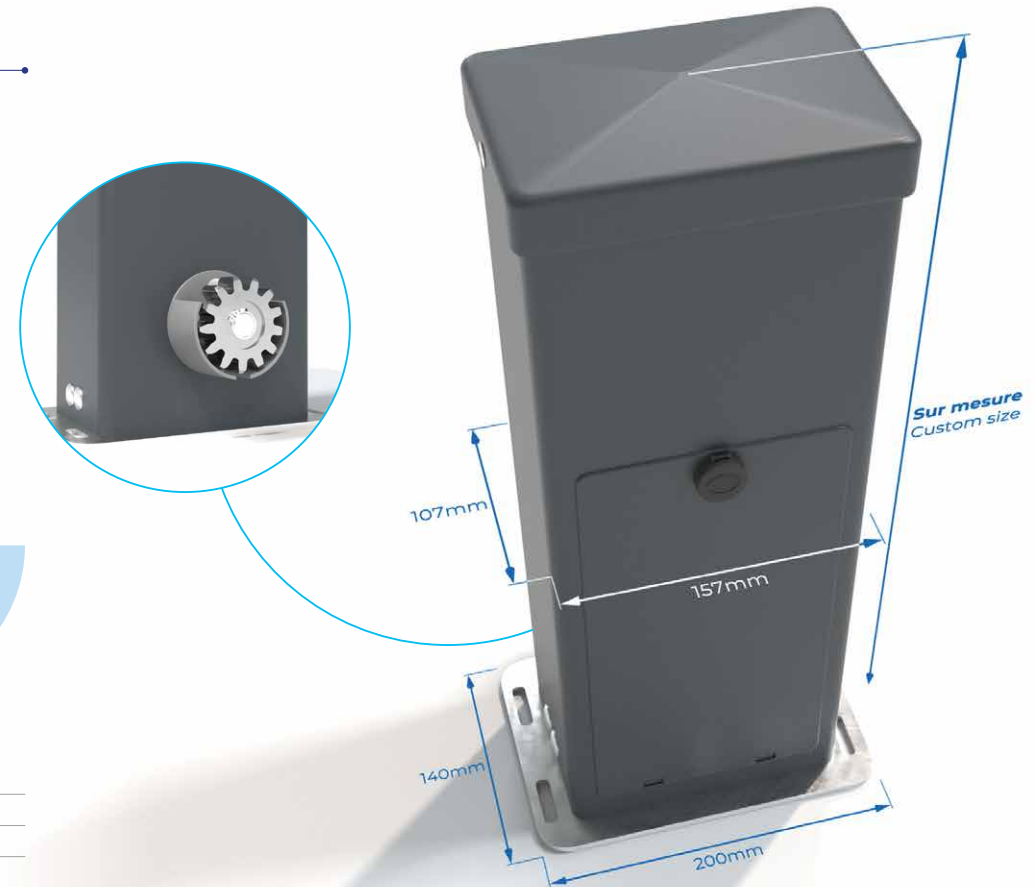

- Motor for sliding gate up to 400 kg (Sirius 400), or 600 kg (Sirius 600)
- CR-24 868 MHz control panel
- Receiver RXGM 868 MHz
- Two remote controls four channels 868 MHz
- One pair of photocells
- One LED flashing light
- Nylon rack-and-pinion drive system
- Interior unlocking system

EN 60335-2
EN 55014

	400	600
Tension nominale | Nominal voltage	230 VAC - 50 Hz	
Température de fonctionnement | Operating temperature	-20 °C ... +55 °C	
Indice de protection | Protection index	IP 44	
Force de traction / poussée max. | Pull force / pressure force max.	400 N	600 N
Consommation | Energy consumption	120 W	160 W
Vitesse de pointe | Top speed	12 m/min	11 m/min
Poids maximum du portail | Maximum door area	400 kg	600 kg
Fin de course | Limit switch	Encodeur | Encoder	
Ouverture partielle | Partial opening	Oui | Yes	
Ralentissement fin de course | End slowdown	Oui | Yes	
Déverrouillage extérieur | External unlocking	Non | No	
Poids de l'automatisme complet | Total weight drive	11 kg*	11,8 kg*
Dimensions de l'emballage | Packaging dimensions	680x200x140 mm*	

*Automatisme compatible avec le système **soMfy** IO
*Automation compatible with the **soMfy** IO system

*Sans compter le crémaillère
*Not including the rack rail

Tarifs | Price table

Kit sirius 400 (<4ml)	548 € AUT011001
Kit sirius 600 (<5ml)	740 € AUT011003