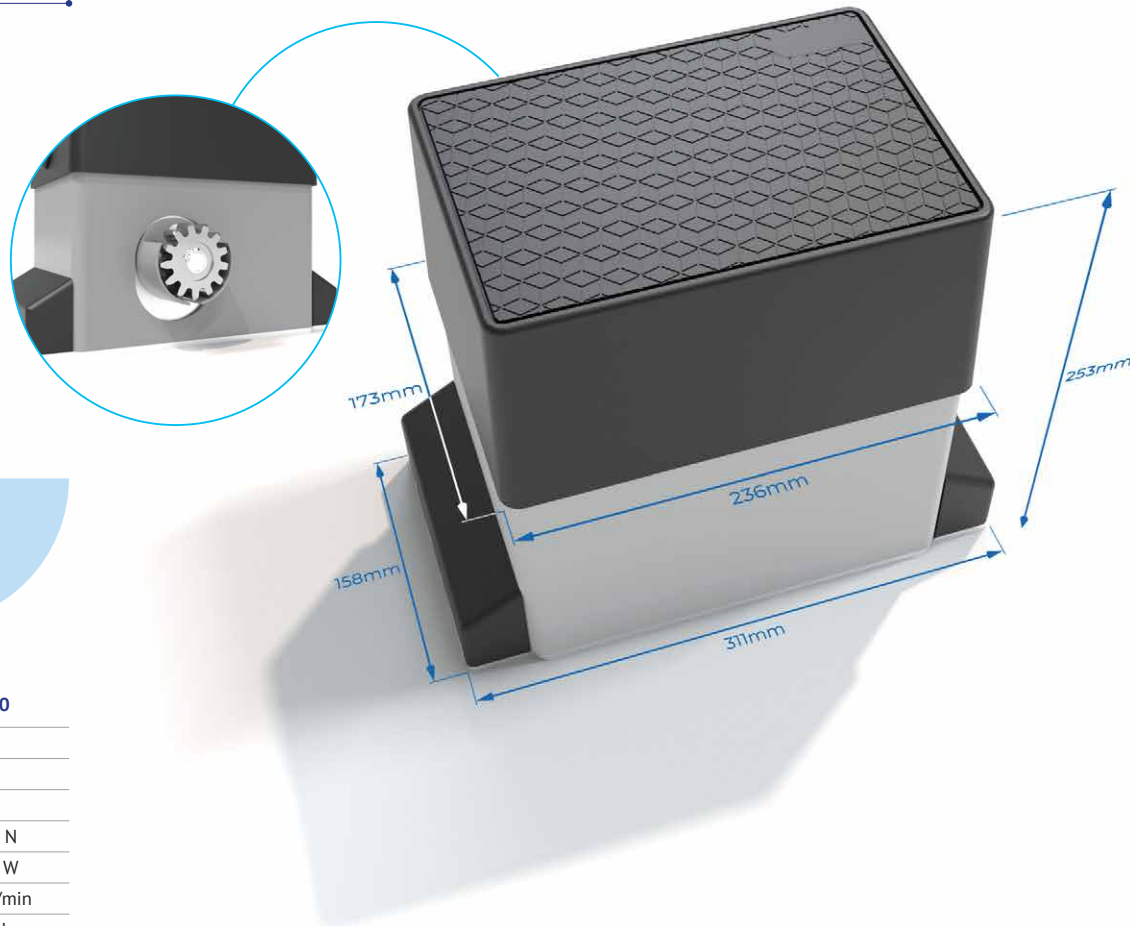

- Motor for sliding gate up to 400 kg (Centaurus 400), or 600 kg (Centaurus 600)
- CR-24 868 MHz control panel
- Receiver RXGM 868 MHz
- Two remote controls four channels 868 MHz
- One pair of photocells
- One LED flashing light
- Nylon rack-and-pinion drive system
- Interior unlocking system

EN 60335-2
EN 55014

	400	600
Tension nominale | Nominal voltage	230 VAC - 50 Hz	
Température de fonctionnement | Operating temperature	-20 °C ... +55 °C	
Indice de protection | Protection index	IP 44	
Force de traction / poussée max. | Pull force / pressure force max.	400 N	600 N
Consommation | Energy consumption	120 W	160 W
Vitesse de pointe | Top speed	12 m/min	11 m/min
Poids maximum du portail | Maximum door area	400 kg	600 kg
Fin de course | Limit switch	Encodeur | Encoder	
Ouverture partielle | Partial opening	Oui | Yes	
Ralentissement fin de course | End slowdown	Oui | Yes	
Déverrouillage extérieur | External unlocking	Non | No	
Poids de l'automatisme complet | Total weight drive	11 kg*	11,8 kg*
Dimensions de l'emballage | Packaging dimensions	680x200x140 mm*	

*Automatisme compatible avec le système **SOMFY** IO
*Automation compatible with the **SOMFY** IO system

*Sans compter le crémaillère
*Not including the rack rail

Tarifs | Price table

Kit centaurus 400 (<4ml)	548 € AUT010001
Kit centaurus 600 (<5ml)	569 € AUT010003