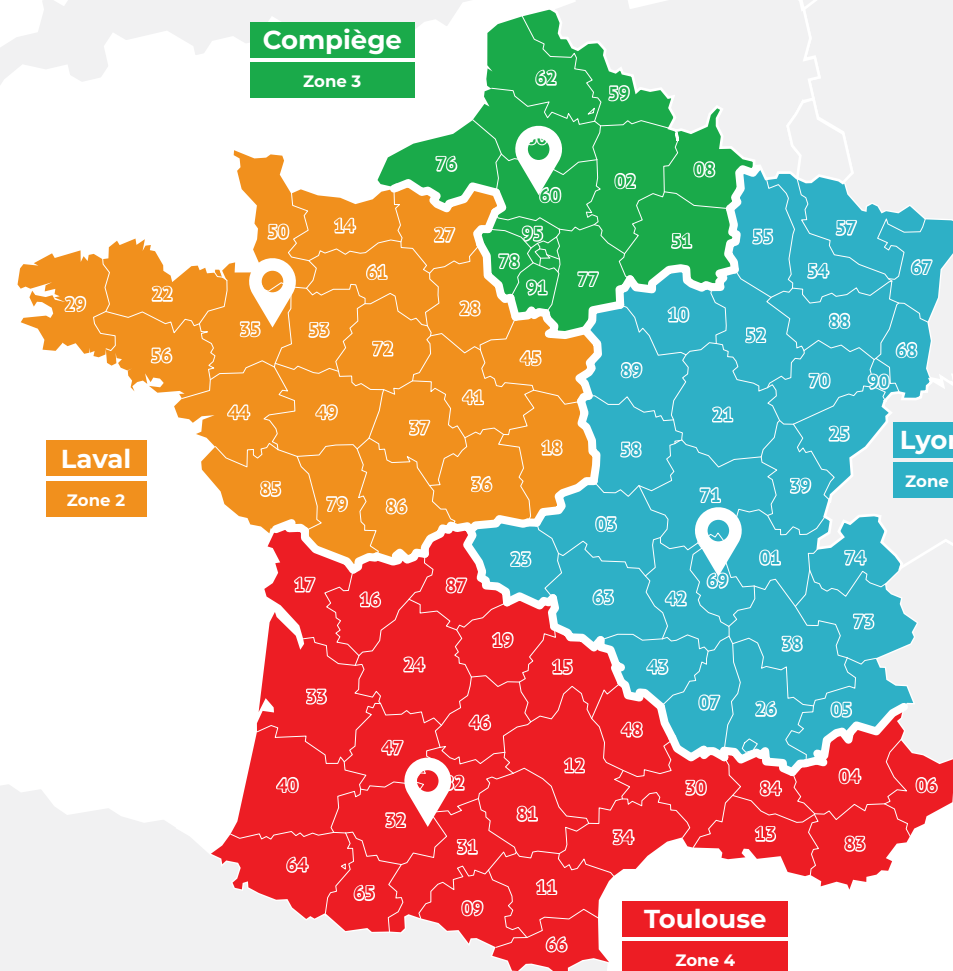

Livraison de valeur ajoutée à l'aide d'un chariot élévateur sur place ou à domicile

Delivery of added value with the help of a forklift on site or at home

Assurez-vous que le camion peut vous atteindre. Si cela n'est pas possible, le service client sera facturé

Make sure the Truck can reach you. If this is not possible, customer service will be charged

- 2 m	- 2,5 m	- 3 m	- 3,5 m	- 4 m	- 4,5 m	- 5 m	- 5,5 m	- 6 m	- 7 m
253 €	272 €	289 €	313 €	339 €	368 €	408 €	456 €	506 €	786 €