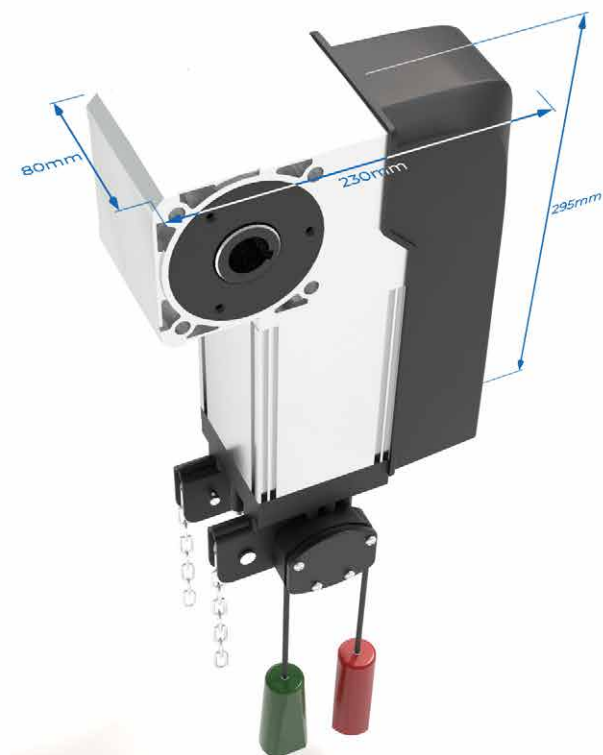

Pour porte de garage sectionnelle industrielle
For industrial sectional overhead garage door

Kit **beta** 220-28 | 380-40

- Moteur pour porte sectionnelle industrielle:
  - > Monophasé, jusqu'à 25 m²
  - > Triphasé, jusqu'à 40 m²
- Tableau de contrôle incorporé: KAPA
- Opérateur à l'axe
- Sachet d'accessoires de fixation
- Chaîne
- Bouton poussoir industriel avec trois boutons
- Cable de liaison

- Motor for industrial sectional door:
  - > Single-phase drive, up to 25 m²
  - > Three-phase drive, up to 40 m²
- Control panel incorporates: KAPA
- Operator on the axis
- Mounting accessories
- Chain
- Industrial push button switch with three buttons
- Connection cable

EN 60335-2
EN 55014

	220 - 28	380 - 40
Tension nominale | Nominal voltage	230 VAC - 50 Hz	400 VAC - 50 Hz
Température de fonctionnement | Operating temperature	-20 °C ... +45 °C	
Indice de protection | Protection index	IP 20	
Force de traction / poussée max. | Pull force / pressure force max.	50 Nm	90 Nm
Consommation | Energy consumption	400 W	600 W
Vitesse de pointe | Top speed	25 r/min	25 r/min
Poids maximum du portail | Maximum door area	28 m²	40 m²
Fin de course | Limit switch	Mécanique | Mecanic	
Ouverture partielle | Partial opening	Non | No	
Ralentissement fin de course | End slowdown	Non | No	
Déverrouillage extérieur | External unlocking	Non | No	
Poids de l'automatisme complet | Total weight drive	15,6 kg	16 kg
Dimensions de l'emballage | Packaging dimensions	410x280x180 mm	

Tarifs | Price table

	Kit beta 220 - 28 Monophasé Mono-phase	Kit beta 380 - 40 Triphasé Three-phase
Portail jusqu'à 25m² Gate until 25m²	829 € AUT040001	-
Portail jusqu'à 40m² Gate until 40m²	-	795 € AUT040002