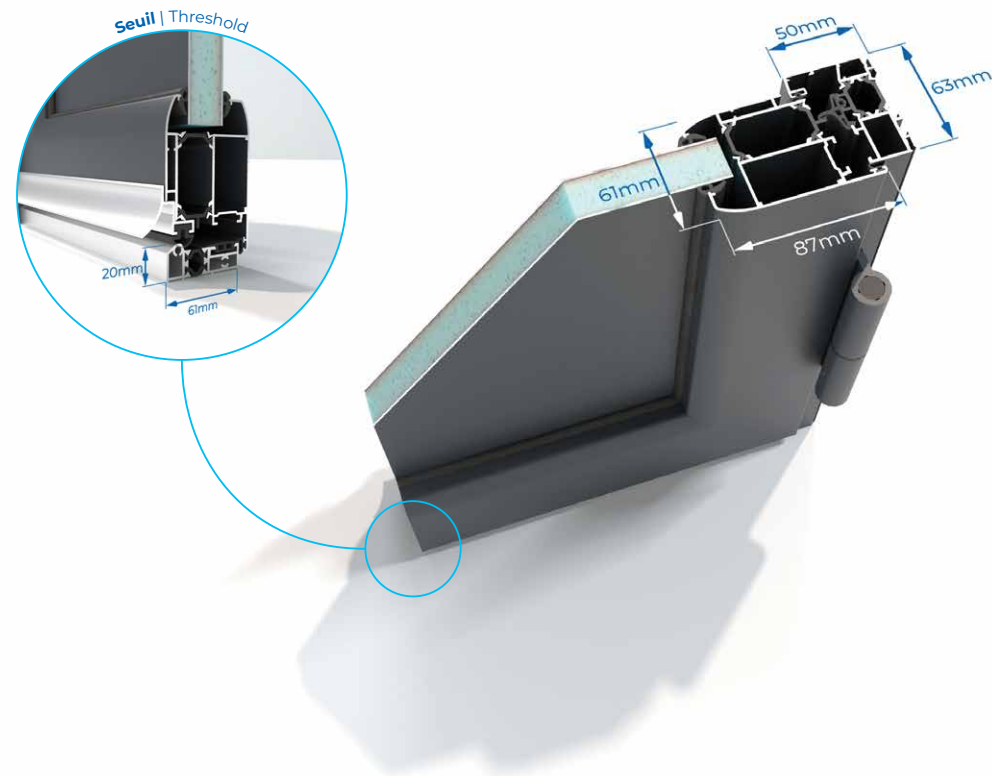

Porte de garage à battant
Winged garage door

Onduline

Étanchéité
à l'air
Air-tightness
3

Perméabilité
à l'eau
Permeability
to water
1A

Résistance
au vent
Resistance
to wind
C4

Conductivité
Thermique
Thermal
conductivity
1,7 w/m².k

- Panneaux sandwich de 30 mm
- Laquage sur profil aluminium label Qualicoat / Qualimarine / Qualanod
- Ouvrant rpth barrette polyamide renforcée de fibre de verre
- Serrure avec trois points de fermeture crochet (à partir de 2000 mm ht.) ou serrure multi-point, et deux points anti-dégondages inox coté opposé, système de tringlerie par polyamide renforcée
- Paumelle à clamés
- Cylindre européen avec trois clefs (Option: serrure avec cinq clefs et carte de propriété)
- Dormant 63 mm RPTH barrette polyamide renforcée de fibres de verre, système intégré d'habillage extérieur ou de tapée
- Triple joint sur le système d'ouverture
- Seuil à rupture de pont thermique PMR anodisé, double joint
- Système de rejet d'eau anodisé
- Equerre de serrage par compression vissée, équerrage des angles par équerre inox ouvrant et dormant
- Poignée alu avec cache cylindre indépendant
- Ud: jusqu'à 1,7W/m².k

- Sandwich panels of 30 mm
- Lacquering on aluminum profile Qualicoat / Qualimarine / Qualanod
- Opening (RPT) thermal break polyamide strip reinforced with fibreglass
- Lock with three hook locking points (from 2000 mm height) or multipoint lock, two anti-unhinging points inox on opposite sides, linkage system with reinforced polyamide
- Cramp hinges
- European cylinder with three keys (Option: lock with five keys and property card)
- Frame 63 mm, (RPT) thermal break polyamide strip reinforced with fibreglass, integrated external cladding system or jamb cover
- Triple seal on the opening system
- Threshold with thermal break, PMR, anodized, double joint
- Anodized water discharge system
- Bolt-on compression clamping bracket, square angle brackets by opening and closing stainless steel bracket
- Aluminum handles with independent cylinder cover
- Ud: up to 1,7W/m².k

Certifié ENAC - Laboratoire ENSATEC -
CE NB 1668 n° de organisme notifié
EN 14351-1

Certified ENAC - Laboratory ENSATEC -
CE NB 1668 notified entity number
EN 14351-1