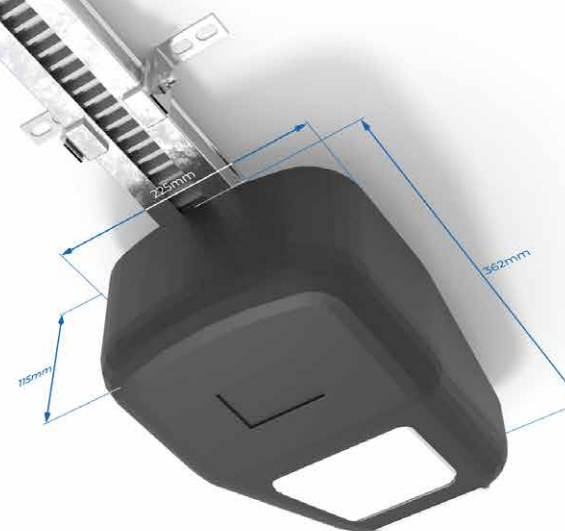

- Motor for sectional garage door (maximum 16m² surface)
- OT-100 control panel
- Receiver RXGM 868MHz
- Two remote controls four channels 868MHz
- Chain or belt drive system (option)
- Adjustable mounting bracket
- Easy clip release system
- Track roller bearing axles
- Internal unlocking system by direct drawing
- LED courtesy light
- One-piece galvanized steel rail

EN 60335-2
EN 55014

	650	900	1200
Tension nominale | Nominal voltage	230 VAC - 50 Hz		
Température de fonctionnement | Operating temperature	-20 °C ... +70 °C		
Indice de protection | Protection index	IP 20		
Force de traction / poussée max. | Pull force / pressure force max.	650 N	900 N	1200 N
Consommation | Energy consumption	180 W	200 W	220 W
Vitesse de pointe | Top speed	140 mm/s	140 mm/s	120 mm/s
Supérficie maximum du porte | Maximum door area	10 m²	13 m²	16 m²
Fin de course | Limit switch	Encodeur | Encoder		
Ouverture partielle | Partial opening	Oui | Yes		
Ralentissement fin de course | End slowdown	Oui | Yes		
Déverrouillage extérieur | External unlocking	Non | No		
Poids de l'automatisme complet | Total weight drive	6 kg*	6,6 kg*	7 kg*
Dimensions de l'emballage | Packaging dimensions	380x250x200 mm*		

*Automatisme compatible avec le système **SOmFY** IO
*Automation compatible with the **SOmFY** IO system

*Sans compter le crémaillere
*Not including the rack rail

Tarifs | Price table

		Rail de guidage avec chaîne Guide rail with chain	Rail de guidage avec courroie Guide rail with belt
Hauteur de porte jusqu'à 2500 mm Door height until 2500 mm	Kit fenix 650 (<9m²)	357 € AUT031001	375 € AUT031002
	Kit fenix 900 (<12m²)	415 € AUT031003	432 € AUT031004
	Kit fenix 1200 (<16m²)	484 € AUT031005	507 € AUT031006
Hauteur de porte jusqu'à 3000 mm Door height until 3000 mm	Kit fenix 650 (<9m²)	391 € AUT031007	422 € AUT031008
	Kit fenix 900 (<12m²)	453 € AUT031009	484 € AUT031010
	Kit fenix 1200 (<16m²)	521 € AUT031011	548 € AUT031012