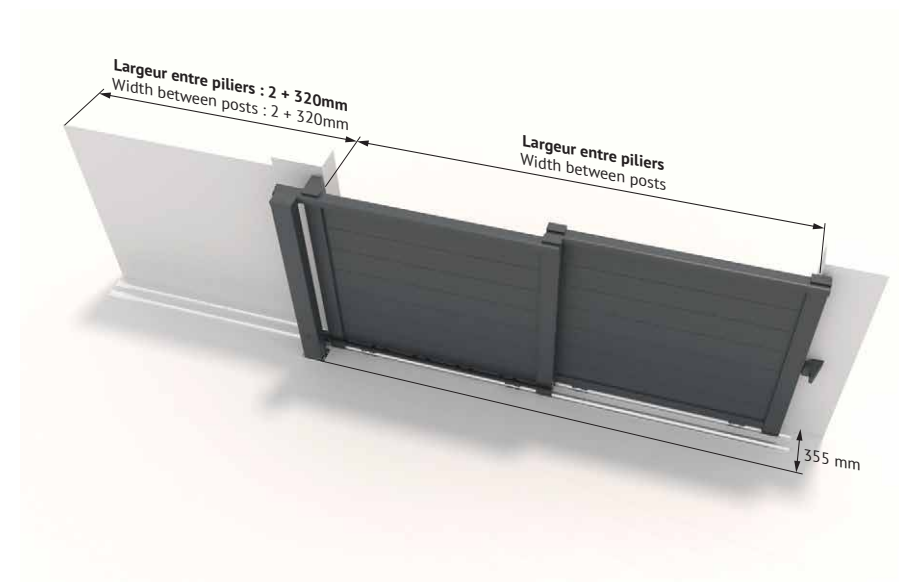

Concept Prestige

Ouverture Télescopique | Telescopic opening

- Portail coulissant escamotable. Cette option permet d'installer un portail coulissant motorisé, même si vous disposez d'une zone de refoulement réduite. Ce portail est formé de deux vantaux qui se rabattent l'un sur l'autre et se superposent dans une zone de recul réduite.

- Retractable sliding gate. This option allows you to install a motorized sliding gate, even if you have a reduced discharge area. This gate consists of two leaves that fold one over another and are superimposed in a reduced recoil area.

Concept Prestige . . . . . + 1 657 €* POR070014

*Automatisme Sirius incluse - Voir page 242
*Automation Sirius included - See page 242

*N'est pas compatible avec le modèle Marne et Aude
*Not compatible with Marne et Aude models