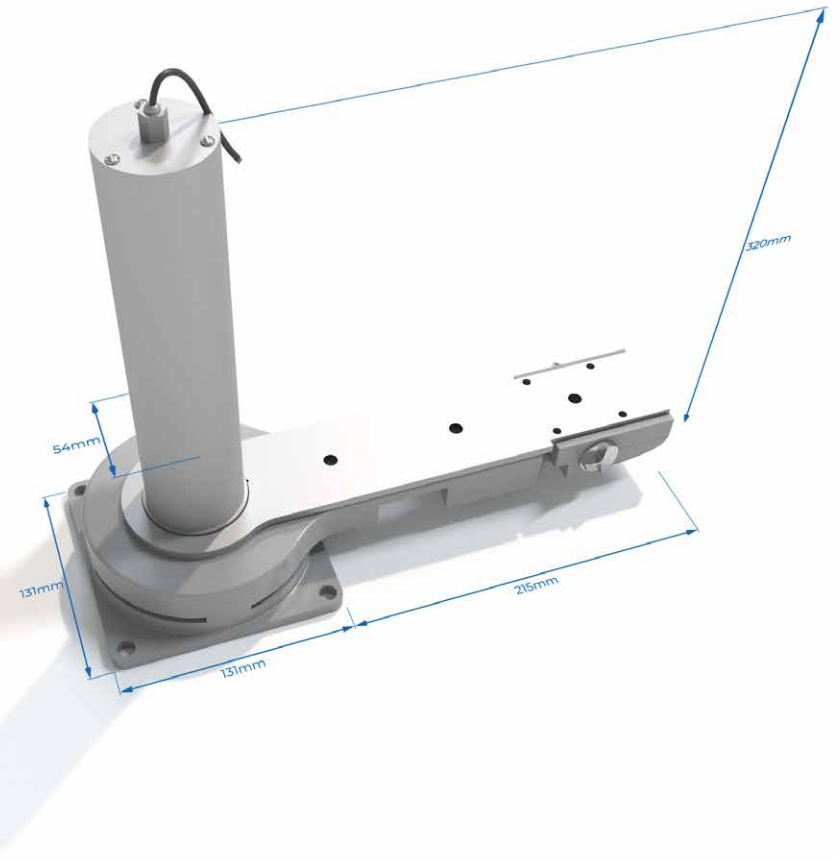

- Motor for winged gates until 3,6m between posts and 1,7m of height
- Control board BR24/SWG24 868 mhz visible NFI
- Two remote controls with four channels 868 MHz Vella NFI
- Four LED integrated flashing lights NFI on the gate's posts
- Digicode NFI
- One pair of photocells NFI
- Power 150 N

EN 60335-2
EN 55014

Tension nominale | Nominal voltage	230 VAC - 50 Hz
Température de fonctionnement | Operating temperature	-20°C ... +70°C
Indice de protection | Protection index	IP X4
Force de traction / poussée max. | Pull force / pressure force max.	150 Nm
Consommation | Energy consumption	350 W
Temps d'ouverture 90° | Time to open till 90°	15 s
Largeur maximum du vantail | Leaf's maximum width	2,5 m
Fin de course | Limit switch	Encodeur | Encoder
Ouverture partielle | Partial opening	Oui | Yes
Ralentissement fin de course | End slowdown	Oui | Yes
Déverrouillage extérieur | External unlocking	Non | No
Poids de l'automatisme complet | Total weight drive	11,6 kg
Dimensions de l'emballage | Packaging dimensions	800x240x180 mm

*L'automatisme n'est pas compatible avec le système de jeu latéral caché
*The automation system is not compatible with the concealed lateral clearance system

Tarifs | Price table

Portail jusqu'à 6 m²
Gate until 6 m²

1 651 € AUT021001